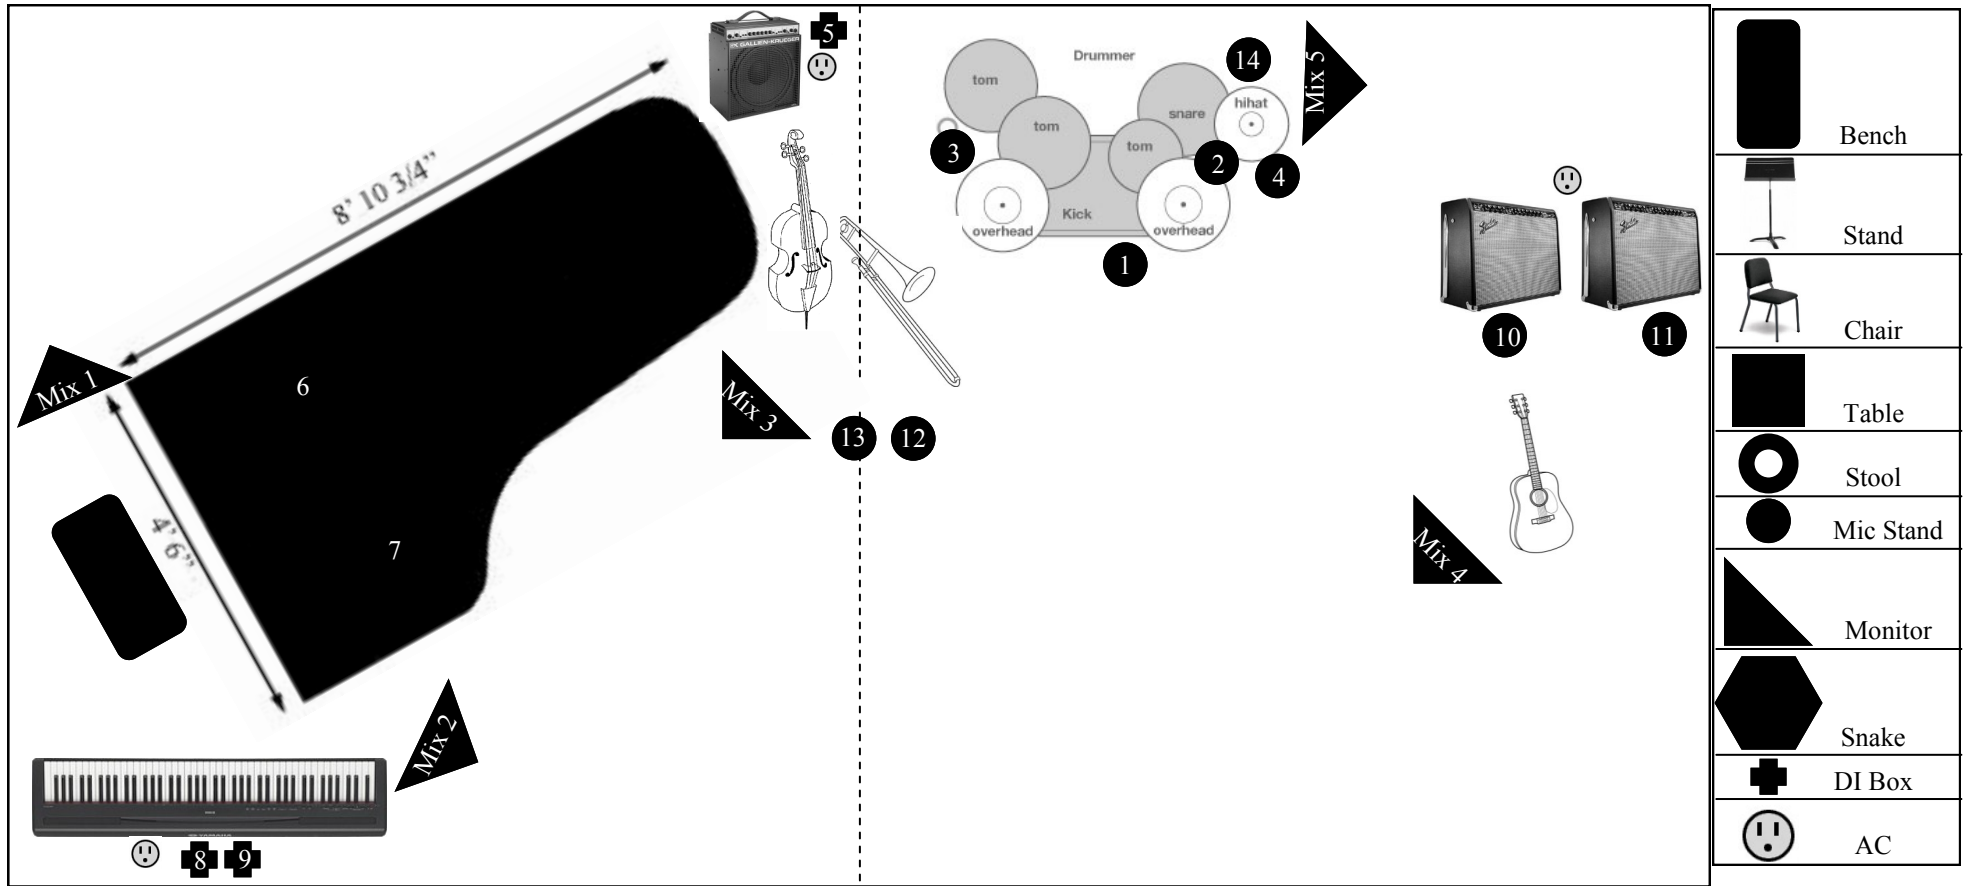

ARTIST: Brubeck Brothers

DATE: _____

Input	Desc	Equipment	Stand	Input	Desc	Equipment	Stand
1	Kick	Shure Beta-52a	short/boom	9	Keys R	Stereo DI	
2	Snare	Shure SM-57	short/boom	10	Gtr L	Sennheiser E906	short/boom
3	OH <	AKG 414	tall/boom	11	Gtr R	Sennheiser E906	short/boom
4	OH >	AKG 414	tall/boom	12	Trombone	EV RE-20	tall/boom
5	Bass	Radial JDI		13	Chris Vox	Sennheiser E935	tall/boom
6	Piano Lo	DPA 4021	magnet	14	Dan Vox	Sennheiser E935	tall/boom
7	Piano Hi	DPA 4021	magnet	15			
8	Keys L	Stereo DI		16			

Output	Desc
1	Piano L
2	Piano R
3	Bass
4	Guitar
5	Drums
6	